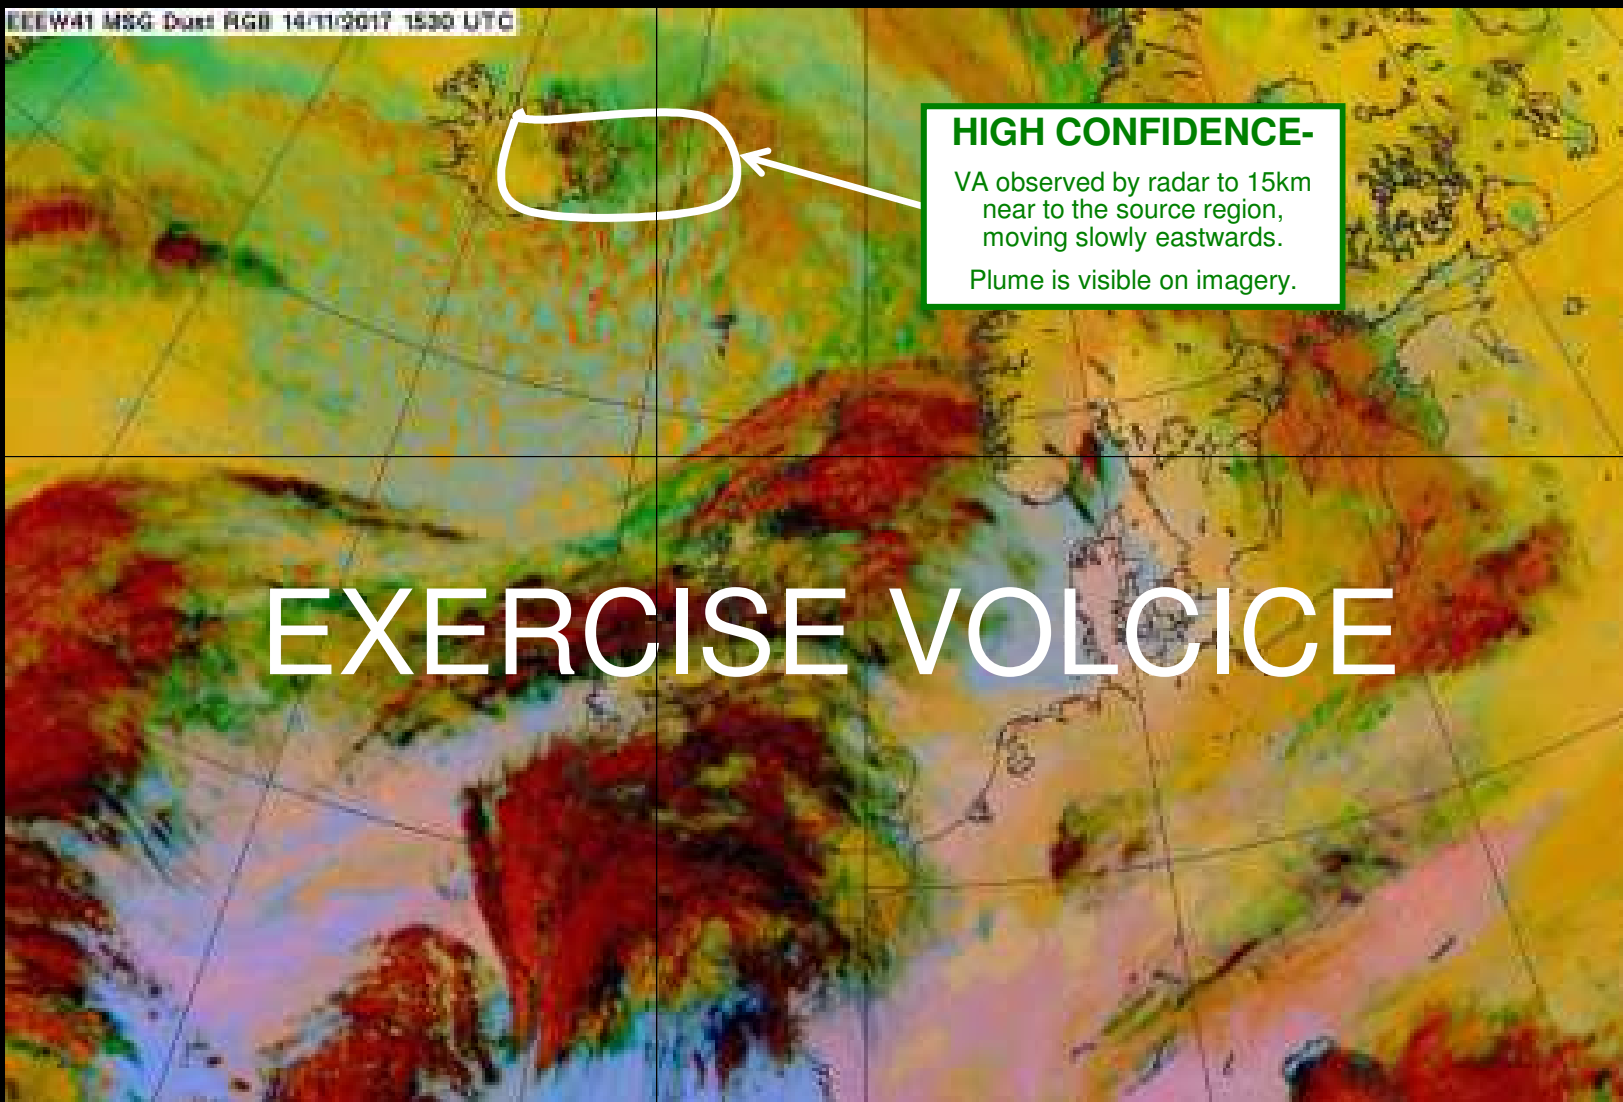

Volcanic Ash – T+0 annotated satellite image

Issued 1600 UTC on Tue 14 Nov 2017

# EXERCISE VOLCICE

EEEW41 MSG Data RGB 14/11/2017 1530 UTC

## HIGH CONFIDENCE-

VA observed by radar to 15km  
near to the source region,  
moving slowly eastwards.

Plume is visible on imagery.